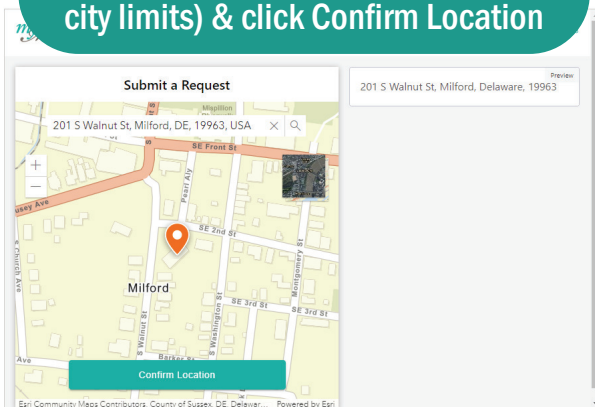

THE CITY of

Milford

DELAWARE

River Town • Art Town • Home Town

Drive 25 Sign Order Instructions

The City of Milford kicked off a KEEP KIDS ALIVE DRIVE 25[®] campaign at National Night Out on Tuesday, August 2. Residents who live on a 25-mph road within city limits can apply through MyMilford (<http://cityofmilford.com/535/MyMilford>) for a branded yard sign to be placed in their yard.

Steps to order your sign:

1. Click New Request

2. Enter your address (must be within city limits) & click Confirm Location

3. Scroll to Drive 25 Sign Order 4. Click No Photo

5. Answer the questions 6. Click Confirm Details