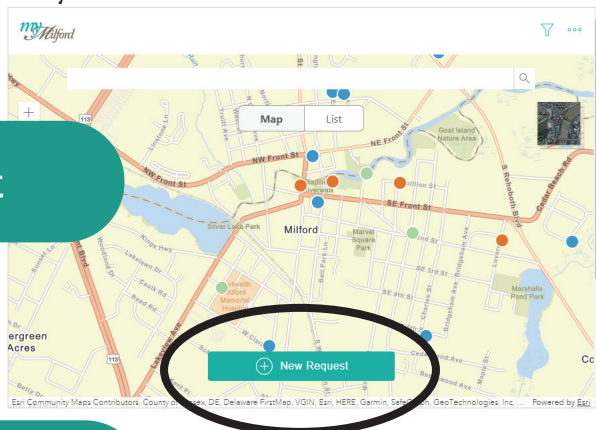

THE CITY of

Milford

DELAWARE

River Town • Art Town • Home Town

Drive 25 Sign Order Instructions

The City of Milford kicked off a KEEP KIDS ALIVE DRIVE 25[®] campaign at National Night Out on Tuesday, August 2. Residents who live on a 25-mph road within city limits can apply through MyMilford (<http://cityofmilford.com/535/MyMilford>) for a branded yard sign to be placed in their yard.

Steps to order your sign:

1. Click New Request

2. Enter your address (must be within city limits) & click Confirm Location

3. Scroll to Drive 25 Sign Order 4. Click No Photo

5. Answer the questions 6. Click Confirm Details