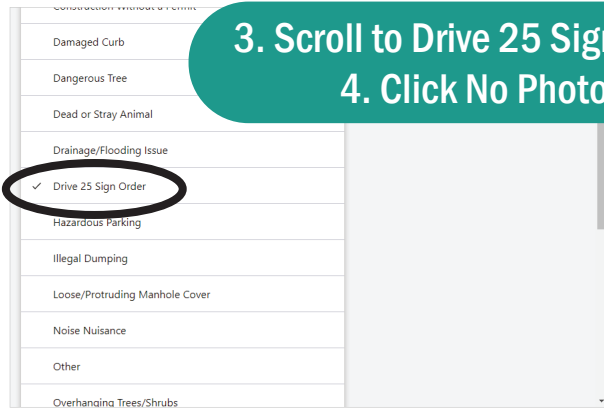

Steps to order your sign:

1. Click New Request

2. Enter your address (must be within city limits) & click Confirm Location

3. Scroll to Drive 25 Sign Order 4. Click No Photo

5. Answer the questions 6. Click Confirm Details